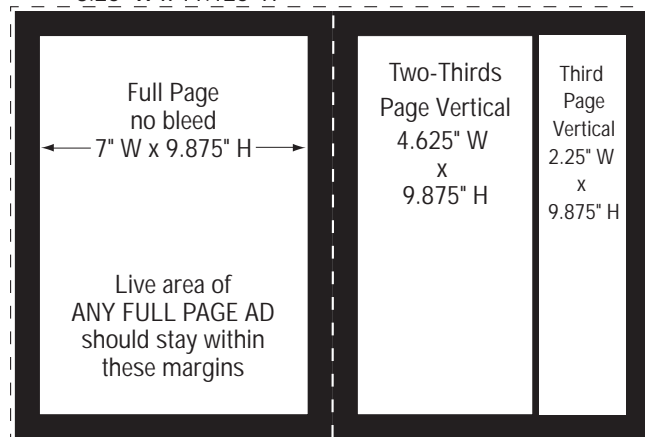

### DISPLAY AD SIZES

**Full Page**

7" W x 9.875" H

**Two-Thirds Page Vertical**

4.625" W x 9.875" H

**Half Page Horizontal**

7" W x 4.875" H

**Third Page Vertical**

2.25" W x 9.875" H

**Third Page Square**

4.625" W x 4.875" H

**Sixth Page Vertical**

2.25" W x 4.875" H

**Two-Page Spread**

15" W x 9.875" H

### TRADING POST & TRUE WEST TRAVEL AD SIZES

**Standard**

2.292" W x 2.182" H

**Jumbo Vertical**

2.292" W x 4.49" H

**Jumbo Horizontal**

4.705" W x 2.182" H

### AD SIZES PROPORTIONAL TO PAGE SIZE

← 8" W x 10.875" H →  
Trim size

← Full page bleed  
8.25" W x 11.125" H →

← 16.25" W x 11.125" H →  
Two-Page Spread bleed