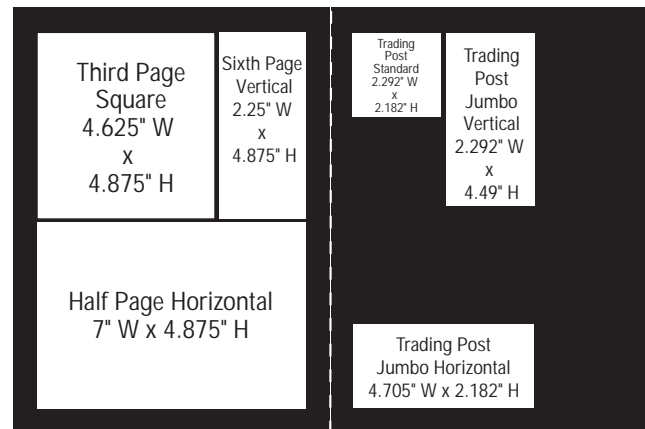

### DISPLAY AD SIZES

**Full Page**

7" W x 9.875" H

**Two-Thirds Page Vertical**

4.625" W x 9.875" H

**Half Page Horizontal**

7" W x 4.875" H

**Third Page Vertical**

2.25" W x 9.875" H

**Third Page Square**

4.625" W x 4.875" H

**Sixth Page Vertical**

2.25" W x 4.875" H

**Two-Page Spread**

15" W x 9.875" H

### TRADING POST & TRUE WEST TRAVEL AD SIZES

**Standard**

2.292" W x 2.182" H

**Jumbo Vertical**

2.292" W x 4.49" H

**Jumbo Horizontal**

4.705" W x 2.182" H

### AD SIZES PROPORTIONAL TO PAGE SIZE

← 8" W x 10.875" H →  
Trim size

← Full page bleed  
8.25" W x 11.125" H →

← 16.25" W x 11.125" H →  
Two-Page Spread bleed