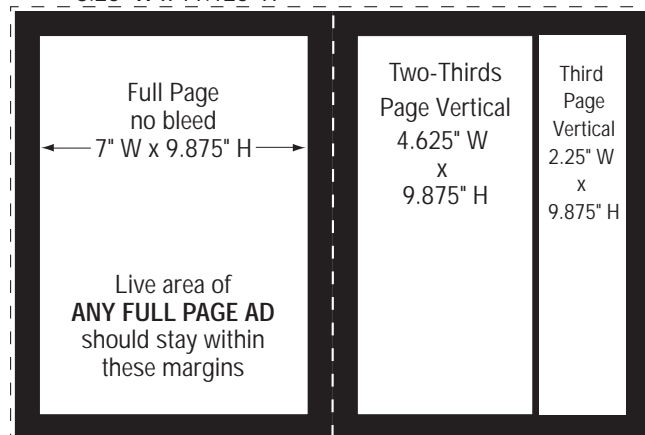

DISPLAY AD SIZES

Full Page

7" W x 9.875" H

Two-Thirds Page Vertical

4.625" W x 9.875" H

Half Page Horizontal

7" W x 4.875" H

Third Page Vertical

2.25" W x 9.875" H

Third Page Square

4.625" W x 4.875" H

Sixth Page Vertical

2.25" W x 4.875" H

Two-Page Spread

15" W x 9.875" H

TRADING POST & TRUE WEST TRAVEL AD SIZES

Standard

2.292" W x 2.182" H

Jumbo Vertical

2.292" W x 4.49" H

Jumbo Horizontal

4.705" W x 2.182" H

AD SIZES PROPORTIONAL TO PAGE SIZE

8" W x 10.875" H
Trim size

Full page bleed
8.25" W x 11.125" H

16.25" W x 11.125" H
Two-Page Spread bleed