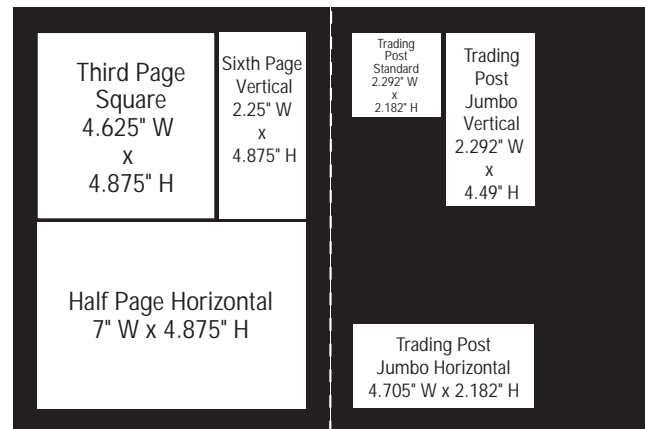

DISPLAY AD SIZES

Full Page

7" W x 9.875" H

Two-Thirds Page Vertical

4.625" W x 9.875" H

Half Page Horizontal

7" W x 4.875" H

Third Page Vertical

2.25" W x 9.875" H

Third Page Square

4.625" W x 4.875" H

Sixth Page Vertical

2.25" W x 4.875" H

Two-Page Spread

15" W x 9.875" H

TRADING POST & TRUE WEST TRAVEL AD SIZES

Standard

2.292" W x 2.182" H

Jumbo Vertical

2.292" W x 4.49" H

Jumbo Horizontal

4.705" W x 2.182" H

AD SIZES PROPORTIONAL TO PAGE SIZE

8" W x 10.875" H
Trim size

Full page bleed
8.25" W x 11.125" H

16.25" W x 11.125" H
Two-Page Spread bleed